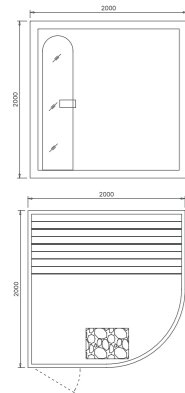

M-6001

Size:2200*2200*2000mm
Power: 6KW (220V/380V)

Details:
Finland wood
Tempered glass: 6mm

Specification:
Sauna stove (Make in China)
Sauna stone (Make in China)
Safety lamp (Make in China)
Thermometer (Make in China)
Sauna bucket & spoon (Make in China)
Sand clock (Make in China)

M-6002

Size: 2460*1960*2000mm
Power: 6KW (220V/380V)

Details:
Finland wood
Tempered glass: 6mm

Specification:
Sauna stove (Make in China)
Sauna stone (Make in China)
Safety lamp (Make in China)
Thermometer (Make in China)
Sauna bucket & spoon (Make in China)
Sand clock (Make in China)

M-6003

Size: 1800*1100*2000mm
Power: 4.5KW (220V/380V)

Details:
Finland wood
Tempered glass: 6mm

Specification:
Sauna stove (Make in China)
Sauna stone (Make in China)
Safety lamp (Make in China)
Thermometer (Make in China)
Sauna bucket & spoon (Make in China)
Sand clock (make in china)

M-6004

Size: 2000*2000*2000mm
Power: 6KW (220V/380V)

Details:
Finland wood
Tempered glass: 6mm

Specification:
Sauna stove (Make in China)
Sauna stone (Make in China)
Safety lamp (Make in China)
Thermometer (Make in China)
Sauna bucket & spoon (Make in China)
Sand clock (Make in China)