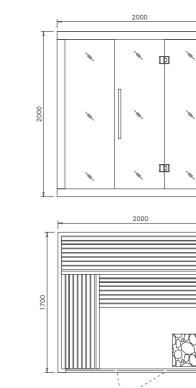

M-6050

Size: 2000*2000*2000mm
Power: 8KW (220V/380V)

Details:
Cedar wood
Tempered glass: 8mm
Stainless steel (outside) +
Wooden handle (inner)

Specification:
Sauna stove (Hariva)
Sauna stone (Hariva)
Thermometer (Hariva)
Wooden bucket & spoon (Hariva)
Sand clock (Hariva)
Colorful LED light: 1 set

M-6053

Size: 2400*2000*2000mm
Power: 8KW (220V/380V)

Details:
Cedar wood
Tempered glass: 8mm
Stainless steel (outside) +
Wooden handle (inner)

Specification:
Sauna stove (Hariva)
Sauna stone (Hariva)
Thermometer (Hariva)
Wooden bucket & spoon (Hariva)
Sand clock (Hariva)
Colorful LED light: 1 set

M-6054

Size: 1800*1500*2000mm
Power: 6KW (220V/380V)

Details:
Cedar wood
Tempered glass: 8mm
Stainless steel (outside) +
Wooden handle (inner)

Specification:
Sauna stove (Hariva)
Sauna stone (Hariva)
Thermometer (Hariva)
Wooden bucket & spoon (Hariva)
Sand clock (Hariva)
Colorful LED light: 1 set

M-6055

Size: 2000*1700*2000mm
Power: 6KW (220V/380V)

Details:
Cedar wood
Tempered glass: 8mm
Stainless steel (outside) +
Wooden handle (inner)

Specification:
Sauna stove (Hariva)
Sauna stone (Hariva)
Thermometer (Hariva)
Wooden bucket & spoon (Hariva)
Sand clock (Hariva)
Translucent jade 1 set
Cultured stone 1set
Colorful LED Light: 1set