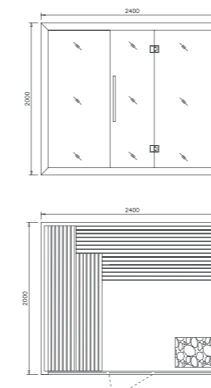

M-6067

Size: 1500*1500*2000mm

Power: 4.5KW (220V/380V)

Details:

Cedar & poplar

Tempered glass: 8mm

Stainless steel (outside) +

Wooden handle (inner)

M-6032

Size: 2520*1500*2280mm
Power: 3KW (220V)

Details:

Africa spruce
Tempered glass: 8mm
Stainless steel (outside) +
Wooden handle (inner)

Specification:

Sauna stove (Hariva)
Sauna stone (Hariva)
Thermometer (Hariva)
Wooden bucket & spoon (Hariva)
Sand clock (Hariva)
Colorful LED light: 1 set
Computer Control Panel: 1set
FM Function
Shower, Steam Function

M-6050

Size: 2000*2000*2000mm
Power: 8KW (220V/380V)

Details:
Cedar wood
Tempered glass: 8mm
Stainless steel (outside) +
Wooden handle (inner)

Specification:
Sauna stove (Hariva)
Sauna stone (Hariva)
Thermometer (Hariva)
Wooden bucket & spoon (Hariva)
Sand clock (Hariva)
Colorful LED light: 1 set

M-6053

Size: 2400*2000*2000mm
Power: 8KW (220V/380V)

Details:
Cedar wood
Tempered glass: 8mm
Stainless steel (outside) +
Wooden handle (inner)

Specification:
Sauna stove (Hariva)
Sauna stone (Hariva)
Thermometer (Hariva)
Wooden bucket & spoon (Hariva)
Sand clock (Hariva)
Colorful LED light: 1 set