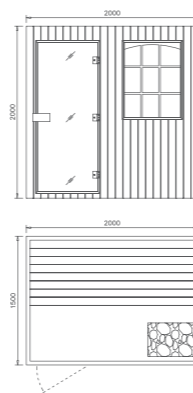

M-6004

Size: 2000*2000*2000mm
Power: 6KW (220V/380V)

Details:
Finland wood
Tempered glass: 6mm

Specification:
Sauna stove (Make in China)
Sauna stone (Make in China)
Safety lamp (Make in China)
Thermometer (Make in China)
Sauna bucket & spoon (Make in China)
Sand clock (Make in China)

M-6005

Size: 2200*1500*2000mm
Power: 6KW (220V/380V)

Details:
Finland wood
Tempered glass: 6mm

Specification:
Sauna stove (Make in China)
Sauna stone (Make in China)
Safety lamp (Make in China)
Thermometer (Make in China)
Sauna bucket & spoon (Make in China)
Sand clock (Make in China)

M-6006

Size: 2000*2000*2000mm
Power: 6KW (220V/380V)

Details:
Finland wood
Tempered glass: 6mm

Specification:
Sauna stove (Make in China)
Sauna stone (Make in China)
Safety lamp (Make in China)
Thermometer (Make in China)
Sauna bucket & spoon (Make in China)
Sand clock (Make in China)

M-6007

Size: 2000*1500*2000mm
Power: 6KW (220V/380V)

Details:
Finland wood
Tempered glass: 6mm

Specification:
Sauna stove (Make in China)
Sauna stone (Make in China)
Safety lamp (Make in China)
Thermometer (Make in China)
Sauna bucket & spoon (Make in China)
Sand clock (Make in China)