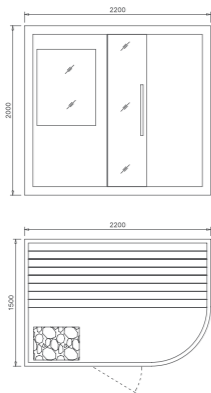

M-6002

Size: 2460*1960*2000mm
Power: 6KW (220V/380V)

Details:
Finland wood
Tempered glass: 6mm

Specification:
Sauna stove (Make in China)
Sauna stone (Make in China)
Safety lamp (Make in China)
Thermometer (Make in China)
Sauna bucket & spoon (Make in China)
Sand clock (Make in China)

M-6003

Size: 1800*1100*2000mm
Power: 4.5KW (220V/380V)

Details:
Finland wood
Tempered glass: 6mm

Specification:
Sauna stove (Make in China)
Sauna stone (Make in China)
Safety lamp (Make in China)
Thermometer (Make in China)
Sauna bucket & spoon (Make in China)
Sand clock (make in china)

M-6004

Size: 2000*2000*2000mm
Power: 6KW (220V/380V)

Details:
Finland wood
Tempered glass: 6mm

Specification:
Sauna stove (Make in China)
Sauna stone (Make in China)
Safety lamp (Make in China)
Thermometer (Make in China)
Sauna bucket & spoon (Make in China)
Sand clock (Make in China)

M-6005

Size: 2200*1500*2000mm
Power: 6KW (220V/380V)

Details:
Finland wood
Tempered glass: 6mm

Specification:
Sauna stove (Make in China)
Sauna stone (Make in China)
Safety lamp (Make in China)
Thermometer (Make in China)
Sauna bucket & spoon (Make in China)
Sand clock (Make in China)