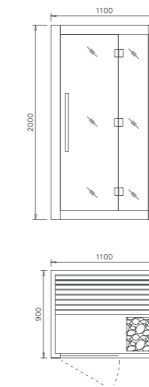

M-6045

Size: 2000*1500*2000mm
Power: 6KW (220V/380V)

Details:
Cedar wood
Tempered glass: 8mm
Stainless steel (outside) +
Wooden handle (inner)

Specification:
Sauna stove (Hariva)
Sauna stone (Hariva)
Thermometer (Hariva)
Wooden bucket & spoon (Hariva)
Sand clock (Hariva)
Colorful LED light: 1 set

M-6030

Size: 1500*1200*2000mm
Power: 4.5KW (220V/380V)

Details:
Africa spruce
Tempered glass; 8mm
Stainless steel (outside) +
Wooden handle (inner)

Specification:
Sauna stove (Hariva)
Sauna stone (Hariva)
Thermometer (Hariva)
Wooden bucket & spoon (Hariva)
Sand clock (Hariva)
Colorful LED light: 1 set

M-6031

Size: 1500*1500*2000mm
Power: 4.5KW (220V/380V)

Details:
Africa spruce
Tempered glass: 10mm
Stainless steel (outside) +
Wooden handle (inner)

Specification:
Sauna stove (Hariva)
Sauna stone (Hariva)
Thermometer (Hariva)
Wooden bucket & spoon (Hariva)
Sand clock (Hariva)
Colorful LED light: 1 set

M-6066

Size: 1100*900*2000mm
Power: 3KW (220V)

Details:
Hemlock
Tempered glass: 8mm
Stainless steel (outside) +
Wooden handle (inner)

Specification:
Sauna stove (Make in China)
Sauna stone (Make in China)
Thermometer (Make in China)
Wooden bucket & spoon (Make in China)
Sand clock (Make in China)
Colorful LED Light: 1set