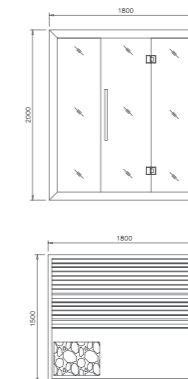

M-6032

Size: 2520*1500*2280mm
Power: 3KW (220V)

Details:

Africa spruce
Tempered glass: 8mm
Stainless steel (outside) +
Wooden handle (inner)

Specification:

Sauna stove (Hariva)
Sauna stone (Hariva)
Thermometer (Hariva)
Wooden bucket & spoon (Hariva)
Sand clock (Hariva)
Colorful LED light: 1 set
Computer Control Panel: 1set
FM Function
Shower, Steam Function

M-6050

Size: 2000*2000*2000mm
Power: 8KW (220V/380V)

Details:
Cedar wood
Tempered glass: 8mm
Stainless steel (outside) +
Wooden handle (inner)

Specification:
Sauna stove (Hariva)
Sauna stone (Hariva)
Thermometer (Hariva)
Wooden bucket & spoon (Hariva)
Sand clock (Hariva)
Colorful LED light: 1 set

M-6053

Size: 2400*2000*2000mm
Power: 8KW (220V/380V)

Details:
Cedar wood
Tempered glass: 8mm
Stainless steel (outside) +
Wooden handle (inner)

Specification:
Sauna stove (Hariva)
Sauna stone (Hariva)
Thermometer (Hariva)
Wooden bucket & spoon (Hariva)
Sand clock (Hariva)
Colorful LED light: 1 set

M-6054

Size: 1800*1500*2000mm
Power: 6KW (220V/380V)

Details:
Cedar wood
Tempered glass: 8mm
Stainless steel (outside) +
Wooden handle (inner)

Specification:
Sauna stove (Hariva)
Sauna stone (Hariva)
Thermometer (Hariva)
Wooden bucket & spoon (Hariva)
Sand clock (Hariva)
Colorful LED light: 1 set