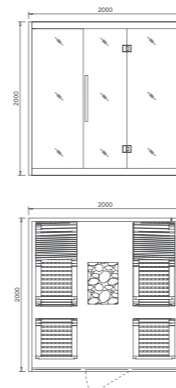

M-6032

Size: 2520*1500*2280mm
Power: 3KW (220V)

Details:

Africa spruce
Tempered glass: 8mm
Stainless steel (outside) +
Wooden handle (inner)

Specification:

Sauna stove (Hariva)
Sauna stone (Hariva)
Thermometer (Hariva)
Wooden bucket & spoon (Hariva)
Sand clock (Hariva)
Colorful LED light: 1 set
Computer Control Panel: 1set
FM Function
Shower, Steam Function

M-6050

Size: 2000*2000*2000mm
Power: 8KW (220V/380V)

Details:
Cedar wood
Tempered glass: 8mm
Stainless steel (outside) +
Wooden handle (inner)

Specification:
Sauna stove (Hariva)
Sauna stone (Hariva)
Thermometer (Hariva)
Wooden bucket & spoon (Hariva)
Sand clock (Hariva)
Colorful LED light: 1 set