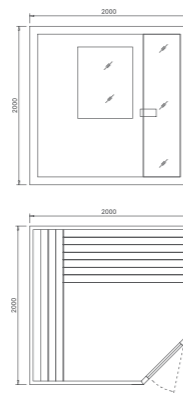

M-6003

Size: 1800*1100*2000mm
Power: 4.5KW (220V/380V)

Details:
Finland wood
Tempered glass: 6mm

Specification:
Sauna stove (Make in China)
Sauna stone (Make in China)
Safety lamp (Make in China)
Thermometer (Make in China)
Sauna bucket & spoon (Make in China)
Sand clock (make in china)

M-6004

Size: 2000*2000*2000mm
Power: 6KW (220V/380V)

Details:
Finland wood
Tempered glass: 6mm

Specification:
Sauna stove (Make in China)
Sauna stone (Make in China)
Safety lamp (Make in China)
Thermometer (Make in China)
Sauna bucket & spoon (Make in China)
Sand clock (Make in China)

M-6005

Size: 2200*1500*2000mm
Power: 6KW (220V/380V)

Details:
Finland wood
Tempered glass: 6mm

Specification:
Sauna stove (Make in China)
Sauna stone (Make in China)
Safety lamp (Make in China)
Thermometer (Make in China)
Sauna bucket & spoon (Make in China)
Sand clock (Make in China)

M-6006

Size: 2000*2000*2000mm
Power: 6KW (220V/380V)

Details:
Finland wood
Tempered glass: 6mm

Specification:
Sauna stove (Make in China)
Sauna stone (Make in China)
Safety lamp (Make in China)
Thermometer (Make in China)
Sauna bucket & spoon (Make in China)
Sand clock (Make in China)