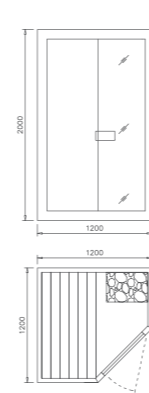

M-6005

Size: 2200*1500*2000mm
Power: 6KW (220V/380V)

Details:
Finland wood
Tempered glass: 6mm

Specification:
Sauna stove (Make in China)
Sauna stone (Make in China)
Safety lamp (Make in China)
Thermometer (Make in China)
Sauna bucket & spoon (Make in China)
Sand clock (Make in China)

M-6006

Size: 2000*2000*2000mm
Power: 6KW (220V/380V)

Details:
Finland wood
Tempered glass: 6mm

Specification:
Sauna stove (Make in China)
Sauna stone (Make in China)
Safety lamp (Make in China)
Thermometer (Make in China)
Sauna bucket & spoon (Make in China)
Sand clock (Make in China)

M-6007

Size: 2000*1500*2000mm
Power: 6KW (220V/380V)

Details:
Finland wood
Tempered glass: 6mm

Specification:
Sauna stove (Make in China)
Sauna stone (Make in China)
Safety lamp (Make in China)
Thermometer (Make in China)
Sauna bucket & spoon (Make in China)
Sand clock (Make in China)

M-6008

Size: 1200*1200*2000mm
Power: 4.5KW (220V/380V)

Details:
Finland wood
Tempered glass: 6mm

Specification:
Sauna stove (Make in China)
Sauna stone (Make in China)
Safety lamp (Make in China)
Thermometer (Make in China)
Sauna bucket & spoon (Make in China)
Sand clock (Make in China)