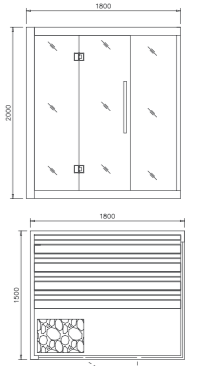

M-6047

Size: 2000*1500*2000mm
Power: 6KW (220V/380V)

Details:
Cedar wood
Tempered glass: 10mm
Stainless steel (outside) +
Wooden handle (inner)

Specification:
Sauna stove (Hariva)
Sauna stone (Hariva)
Thermometer (Hariva)
Wooden bucket & spoon (Hariva)
Sand clock (Hariva)
Colorful LED light: 1 set

MONALISA SAUNA

M-6052

Size: 2400*2000*2000mm
Power: 9KW (220V/380V)

Details:
Cedar wood
Tempered glass: 8mm
Stainless steel (outside) +
Wooden handle (inner)

Specification:
Sauna stove (Hariva)
Sauna stone (Hariva)
Thermometer (Hariva)
Wooden bucket & spoon (Hariva)
Sand clock (Hariva)
Colorful LED light: 1 set

M-6044

Size: 2000*1800*2000mm
Power: 6KW (220V/380V)

Details:
Cedar wood
Tempered glass: 8mm
Stainless steel (outside) +
Wooden handle (inner)

Specification:
Sauna stove (Hariva)
Sauna stone (Hariva)
Thermometer (Hariva)
Wooden bucket & spoon (Hariva)
Sand clock (Hariva)
Colorful LED light: 1 set

M-6048

Size: 1800*1500*2100mm
Power: 4.5KW (220V/380V)

Details:
Cedar wood
Tempered glass: 10mm
Stainless steel (outside) +
Wooden handle (inner)

Specification:
Sauna stove (Hariva)
Sauna stone (Hariva)
Thermometer (Hariva)
Wooden bucket & spoon (Hariva)
Sand clock (Hariva)
Translucent jade 1 set
Cultured stone 1set
Colorful LED Light: 1set