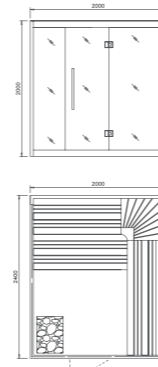

MONALISA SAUNA

M-6040

Size: 1600*1600*2000mm
Power: 4.5KW (220V/380V)

Details:
Cedar wood
Tempered glass: 8mm
Stainless steel (outside) +
Wooden handle (inner)

Specification:
Sauna stove (Hariva)
Sauna stone (Hariva)
Thermometer (Hariva)
Wooden bucket & spoon (Hariva)
Sand clock (Hariva)
Colorful LED light: 1 set

M-6042

Size: 2000*1800*2000mm
Power: 8KW (220V/380V)

Details:
Cedar wood
Tempered glass: 10mm
Stainless steel (outside) +
Wooden handle (inner)

Specification:
Sauna stove (Hariva)
Sauna stone (Hariva)
Thermometer (Hariva)
Wooden bucket & spoon (Hariva)
Sand clock (Hariva)
Colorful LED light: 1 set

M-6043

Size: 2000*1200*2000mm
Power: 6KW (220V/380V)

Details:
Cedar wood
Tempered glass: 8mm
Stainless steel (outside) +
Wooden Handle (inner)

Specification:
Sauna stove (Hariva)
Sauna stone (Hariva)
Thermometer (Hariva)
Wooden bucket & spoon (Hariva)
Sand clock (Hariva)
Colorful LED light: 1 set

M-6047

Size: 2000*1500*2000mm
Power: 6KW (220V/380V)

Details:
Cedar wood
Tempered glass: 10mm
Stainless steel (outside) +
Wooden handle (inner)

Specification:
Sauna stove (Hariva)
Sauna stone (Hariva)
Thermometer (Hariva)
Wooden bucket & spoon (Hariva)
Sand clock (Hariva)
Colorful LED light: 1 set