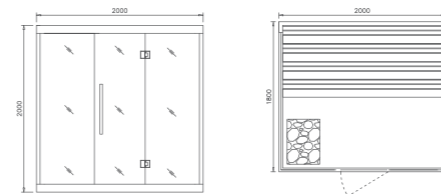

M-6046

Size: 2500*2000*2100mm
Power: 9KW (220V/380V)

Details:
Cedar wood
Tempered glass: 8mm
Stainless steel (outside) +
Wooden handle (inner)

Specification:
Sauna stove (Hariva)
Sauna stone (Hariva)
Thermometer (Hariva)
Wooden bucket & spoon (Hariva)
Sand clock (Hariva)
Colorful LED light: 1 set

M-6041

Size: 2000*1800*2000mm
Power: 8KW (220V/380V)

Details:
Cedar wood
Tempered glass: 10mm
Stainless steel (outside) +
Wooden handle (inner)

Specification:
Sauna stove (Hariva)
Sauna stone (Hariva)
Thermometer (Hariva)
Wooden bucket & spoon (Hariva)
Sand clock (Hariva)
Colorful LED light: 1 set