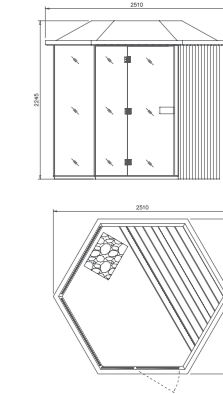

M-6038

Size: 1500*1200*2000mm
Power: 4.5KW (220V/380V)

Details:
Cedar wood
Tempered glass: 8mm
Wooden handle (inner)

Specification:
Sauna stove (Hariva)
Sauna stone (Hariva)
Thermometer (Hariva)
Wooden bucket & spoon (Hariva)
Sand clock (Hariva)
Colorful LED light: 1 set

M-6039

Size: 1500*1500*2000mm
Power: 4.5KW (220V/380V)

Details:
Cedar Wood
Tempered glass: 8mm
Stainless steel (outside) +
Wooden handle (inner)

Specification:
Sauna stove (Hariva)
Sauna stone (Hariva)
Thermometer (Hariva)
Wooden bucket & spoon (Hariva)
Sand clock (Hariva)
Colorful LED light: 1 set

M-6012

Size: 2510*2200*2245mm
Power: 8KW (220V/380V)

Details:
Finland wood
Tempered glass: 6mm
Plastic handle+Plastic hinge

Specification:
Sauna stove (Make in China)
Sauna stone (Make in China)
Safety lamp (Make in China)
Thermometer (Make in China)
Wooden bucket & spoon (Make in China)
Sand clock (Make in China)