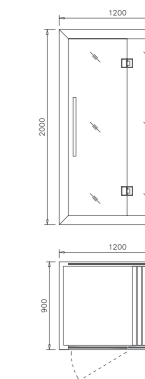

I-009

Size: 1100*1300*2000mm
Power: 1200W

Details:
Poplar
Tempered glass: 8mm
Stainless steel handle (outside) +
Wooden handle (inner)

Feature:
Computer control system,bluetooth
FM,USB connection
Colorful Led light: 1set
Far infrared heater panel:4pcs

INFRARED SAUNA

I-007

Size: 1200*1200*2000mm
Power: 1200W

Details:
Cedar wood+Eco-friendly sheet
Tempered glass: 8mm
Stainless steel handle (outside) +
Wooden handle (inner)

Feature:
Computer control system,bluetooth
FM,USB connection
Colorful LED light: 1set
Far infrared heater panel:4pcs

I-008

Size: 1100*1100*2000mm
Power: 600W

Details:
Cedar wood+Eco-friendly sheet
Tempered glass: 8mm
Stainless steel handle (outside) +
Wooden handle (inner)

Feature:
Computer control system,bluetooth
FM,USB connection
Colorful LED light: 1set
Far infrared heater panel:2pcs

I-006

Size: 1200*900*2000MM
Power: 600W

Details:
Cedar wood+Eco-friendly sheet
Tempered glass: 8mm
Stainless steel handle (outside) +
Wooden handle (inner)

Feature:
Computer control system,bluetooth
FM,USB connection
Colorful Led light: 1set
Far infrared heater panel:2pcs