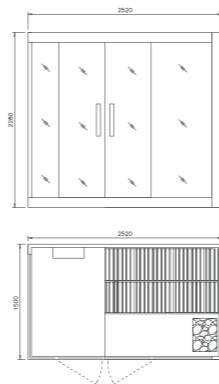

M-6032

Size: 2520*1500*2280mm
Power: 3KW (220V)

Details:

Africa spruce
Tempered glass: 8mm
Stainless steel (outside) +
Wooden handle (inner)

Specification:

Sauna stove (Hariva)
Sauna stone (Hariva)
Thermometer (Hariva)
Wooden bucket & spoon (Hariva)
Sand clock (Hariva)
Colorful LED light: 1 set
Computer Control Panel: 1set
FM Function
Shower, Steam Function