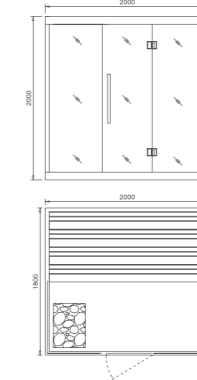

M-6046

Size: 2500*2000*2100mm
Power: 9KW (220V/380V)

Details:
Cedar wood
Tempered glass: 8mm
Stainless steel (outside) +
Wooden handle (inner)

Specification:
Sauna stove (Hariva)
Sauna stone (Hariva)
Thermometer (Hariva)
Wooden bucket & spoon (Hariva)
Sand clock (Hariva)
Colorful LED light: 1 set

M-6041

Size: 2000*1800*2000mm
Power: 8KW (220V/380V)

Details:
Cedar wood
Tempered glass: 10mm
Stainless steel (outside) +
Wooden handle (inner)

Specification:
Sauna stove (Hariva)
Sauna stone (Hariva)
Thermometer (Hariva)
Wooden bucket & spoon (Hariva)
Sand clock (Hariva)
Colorful LED light: 1 set

MONALISA SAUNA

M-6040

Size: 1600*1600*2000mm
Power: 4.5KW (220V/380V)

Details:
Cedar wood
Tempered glass: 8mm
Stainless steel (outside) +
Wooden handle (inner)

Specification:
Sauna stove (Hariva)
Sauna stone (Hariva)
Thermometer (Hariva)
Wooden bucket & spoon (Hariva)
Sand clock (Hariva)
Colorful LED light: 1 set

M-6042

Size: 2000*1800*2000mm
Power: 8KW (220V/380V)

Details:
Cedar wood
Tempered glass: 10mm
Stainless steel (outside) +
Wooden handle (inner)

Specification:
Sauna stove (Hariva)
Sauna stone (Hariva)
Thermometer (Hariva)
Wooden bucket & spoon (Hariva)
Sand clock (Hariva)
Colorful LED light: 1 set