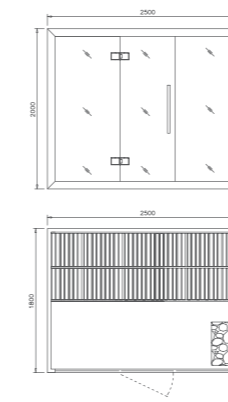

M-6067

Size: 1500*1500*2000mm

Power: 4.5KW (220V/380V)

Details:

Cedar & poplar

Tempered glass: 8mm

Stainless steel (outside) +

Wooden handle (inner)

M-6063

Size: 2500*1800*2000mm
 Power: 8KW (220V/380V)

Details:
 Hemlock
 Tempered glass: 8mm
 Stainless steel (outside) +
 Wooden handle (inner)

Specification:
 Control system: 1set
 Sauna stove (Hariva)
 Sauna stone (Hariva)
 Thermometer (Hariva)
 Wooden bucket & spoon (Hariva)
 Sand clock (Hariva)
 Colorful LED light: 1 set