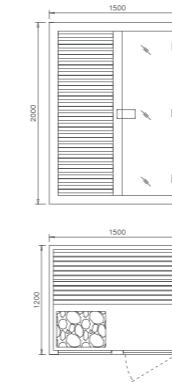

M-6034

Size: 1550*1500*2000mm
Power: 4.5KW (220V/380V)

Details:
Africa spruce
Tempered glass: 8mm
Stainless steel (outside) +
Wooden handle (inner)

Specification:
Sauna stove (Hariva)
Sauna stone (Hariva)
Thermometer (Hariva)
Wooden bucket & spoon (Hariva)
Sand clock (Hariva)
Colorful LED light: 1 set

M-6035

Size: 2010*1200*2250mm
Power: 3KW (220V)

Details:
Cedar wood
Tempered glass: 8mm
Stainless steel (outside) +
Wooden handle (inner)

Specification:
Sauna stove (Hariva)
Sauna stone (Hariva)
Thermometer (Hariva)
Wooden bucket & spoon (Hariva)
Sand clock (Hariva)
Colorful LED light: 1 set
Computer control panel: 1set
FM Function
Shower, Steam Function

M-6037

Size: 1900*1800*2000mm
Power: 6KW (220V/380V)

Details:
Cedar wood
Tempered glass: 10mm
Stainless steel (outside) +
Wooden handle (inner)

Specification:
Sauna stove (Hariva)
Sauna stone (Hariva)
Thermometer (Hariva)
Wooden bucket & spoon (Hariva)
Sand clock (Hariva)
Colorful LED light: 1 set

M-6038

Size: 1500*1200*2000mm
Power: 4.5KW (220V/380V)

Details:
Cedar wood
Tempered glass: 8mm
Wooden handle (inner)

Specification:
Sauna stove (Hariva)
Sauna stone (Hariva)
Thermometer (Hariva)
Wooden bucket & spoon (Hariva)
Sand clock (Hariva)
Colorful LED light: 1 set