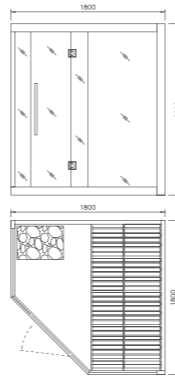

M-6066

Size: 1100*900*2000mm
Power: 3KW (220V)

Details:
Hemlock
Tempered glass: 8mm
Stainless steel (outside) +
Wooden handle (inner)

Specification:
Sauna stove (Make in China)
Sauna stone (Make in China)
Thermometer (Make in China)
Wooden bucket & spoon (Make in China)
Sand clock (Make in China)
Colorful LED Light: 1set

M-6033

Size: 1550*1500*2000mm
Power: 4.5KW (220V/380V)

Details:
Africa spruce
Tempered glass: 8mm
Stainless steel (outside) +
Wooden handle (inner)

Specification:
Sauna stove (Hariva)
Sauna stone (Hariva)
Thermometer (Hariva)
Wooden bucket & spoon (Hariva)
Sand clock (Hariva)
Colorful LED light: 1 set

M-6036

Size: 1800*1800*2000mm
Power: 6KW (220V/380V)

Details:
Cedar wood
Tempered glass: 8mm
Stainless steel (outside) +
Wooden handle (inner)

Specification:
Sauna stove (Hariva)
Sauna stone (Hariva)
Thermometer (Hariva)
Wooden bucket & spoon (Hariva)
Sand clock (Hariva)
Colorful LED light: 1 set