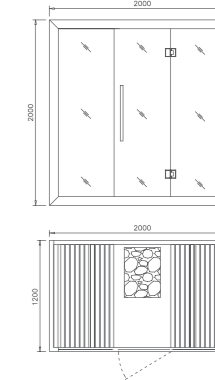

MONALISA SAUNA

M-6040

Size: 1600*1600*2000mm
Power: 4.5KW (220V/380V)

Details:
Cedar wood
Tempered glass: 8mm
Stainless steel (outside) +
Wooden handle (inner)

Specification:
Sauna stove (Hariva)
Sauna stone (Hariva)
Thermometer (Hariva)
Wooden bucket & spoon (Hariva)
Sand clock (Hariva)
Colorful LED light: 1 set

M-6042

Size: 2000*1800*2000mm
Power: 8KW (220V/380V)

Details:
Cedar wood
Tempered glass: 10mm
Stainless steel (outside) +
Wooden handle (inner)

Specification:
Sauna stove (Hariva)
Sauna stone (Hariva)
Thermometer (Hariva)
Wooden bucket & spoon (Hariva)
Sand clock (Hariva)
Colorful LED light: 1 set

M-6043

Size: 2000*1200*2000mm
Power: 6KW (220V/380V)

Details:
Cedar wood
Tempered glass: 8mm
Stainless steel (outside) +
Wooden Handle (inner)

Specification:
Sauna stove (Hariva)
Sauna stone (Hariva)
Thermometer (Hariva)
Wooden bucket & spoon (Hariva)
Sand clock (Hariva)
Colorful LED light: 1 set