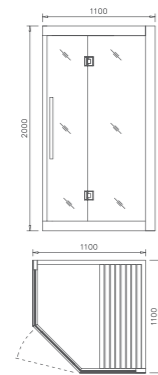

I-009

Size: 1100*1300*2000mm
Power: 1200W

Details:
Poplar
Tempered glass: 8mm
Stainless steel handle (outside) +
Wooden handle (inner)

Feature:
Computer control system,bluetooth
FM,USB connection
Colorful Led light: 1set
Far infrared heater panel:4pcs

I-006

Size: 1200*900*2000MM
Power: 600W

Details:
Cedar wood+Eco-friendly sheet
Tempered glass: 8mm
Stainless steel handle (outside) +
Wooden handle (inner)

Feature:
Computer control system,bluetooth
FM,USB connection
Colorful Led light: 1set
Far infrared heater panel:2pcs

I-012

Size: 1200*1000*2000mm
Power: 1200W

Details:
Cedar wood+Eco-friendly sheet
Tempered glass: 8mm
Stainless steel handle (outside) +
Wooden handle (inner)

Feature:
Computer control system,bluetooth
FM,USB connection
Colorful Led light: 1set
Far infrared heater panel:4pcs

I-011

Size: 1100*1100*2000mm
Power: 600W

Details:
Cedar wood+Eco-friendly sheet
Tempered glass: 8mm
Stainless steel handle (outside) +
Wooden handle (inner)

Feature:
Computer control system,bluetooth
FM,USB connection
Colorful LED light: 1set
Far infrared heater panel:2pcs