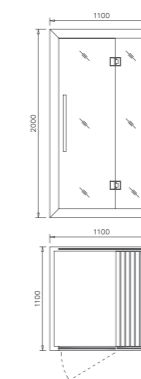

M-6012

Size: 2510*2200*2245mm
Power: 8KW (220V/380V)

Details:
Finland wood
Tempered glass: 6mm
Plastic handle+Plastic hinge

Specification:
Sauna stove (Make in China)
Sauna stone (Make in China)
Safety lamp (Make in China)
Thermometer (Make in China)
Wooden bucket & spoon (Make in China)
Sand clock (Make in China)

I-009

Size: 1100*1300*2000mm
Power: 1200W

Details:
Poplar
Tempered glass: 8mm
Stainless steel handle (outside) +
Wooden handle (inner)

Feature:
Computer control system,bluetooth
FM,USB connection
Colorful Led light: 1set
Far infrared heater panel:4pcs

INFRARED SAUNA

I-007

Size: 1200*1200*2000mm
Power: 1200W

Details:
Cedar wood+Eco-friendly sheet
Tempered glass: 8mm
Stainless steel handle (outside) +
Wooden handle (inner)

Feature:
Computer control system,bluetooth
FM,USB connection
Colorful LED light: 1set
Far infrared heater panel:4pcs

I-008

Size: 1100*1100*2000mm
Power: 600W

Details:
Cedar wood+Eco-friendly sheet
Tempered glass: 8mm
Stainless steel handle (outside) +
Wooden handle (inner)

Feature:
Computer control system,bluetooth
FM,USB connection
Colorful LED light: 1set
Far infrared heater panel:2pcs