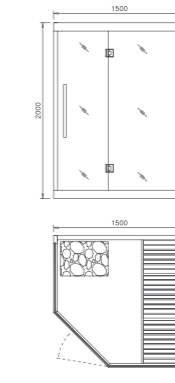

M-6035

Size: 2010*1200*2250mm
Power: 3KW (220V)

Details:
Cedar wood
Tempered glass: 8mm
Stainless steel (outside) +
Wooden handle (inner)

Specification:
Sauna stove (Hariva)
Sauna stone (Hariva)
Thermometer (Hariva)
Wooden bucket & spoon (Hariva)
Sand clock (Hariva)
Colorful LED light: 1 set
Computer control panel: 1set
FM Function
Shower, Steam Function

M-6037

Size: 1900*1800*2000mm
Power: 6KW (220V/380V)

Details:
Cedar wood
Tempered glass: 10mm
Stainless steel (outside) +
Wooden handle (inner)

Specification:
Sauna stove (Hariva)
Sauna stone (Hariva)
Thermometer (Hariva)
Wooden bucket & spoon (Hariva)
Sand clock (Hariva)
Colorful LED light: 1 set

M-6038

Size: 1500*1200*2000mm
Power: 4.5KW (220V/380V)

Details:
Cedar wood
Tempered glass: 8mm
Wooden handle (inner)

Specification:
Sauna stove (Hariva)
Sauna stone (Hariva)
Thermometer (Hariva)
Wooden bucket & spoon (Hariva)
Sand clock (Hariva)
Colorful LED light: 1 set

M-6039

Size: 1500*1500*2000mm
Power: 4.5KW (220V/380V)

Details:
Cedar Wood
Tempered glass: 8mm
Stainless steel (outside) +
Wooden handle (inner)

Specification:
Sauna stove (Hariva)
Sauna stone (Hariva)
Thermometer (Hariva)
Wooden bucket & spoon (Hariva)
Sand clock (Hariva)
Colorful LED light: 1 set