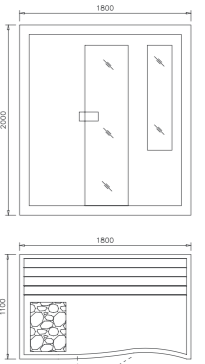

I-013

Size: 1100*800*2000mm
Power: 600W

Details:
Cedar wood+Eco-friendly sheet
Tempered glass: 8mm
Stainless steel handle (outside) +
Wooden handle (inner)

Feature:
Computer control system,bluetooth
FM,USB connection
Colorful LED light: 1set
Far infrared heater panel:2pcs

M-6001

Size:2200*2200*2000mm
Power: 6KW (220V/380V)

Details:
Finland wood
Tempered glass: 6mm

Specification:
Sauna stove (Make in China)
Sauna stone (Make in China)
Safety lamp (Make in China)
Thermometer (Make in China)
Sauna bucket & spoon (Make in China)
Sand clock (Make in China)

M-6002

Size: 2460*1960*2000mm
Power: 6KW (220V/380V)

Details:
Finland wood
Tempered glass: 6mm

Specification:
Sauna stove (Make in China)
Sauna stone (Make in China)
Safety lamp (Make in China)
Thermometer (Make in China)
Sauna bucket & spoon (Make in China)
Sand clock (Make in China)

M-6003

Size: 1800*1100*2000mm
Power: 4.5KW (220V/380V)

Details:
Finland wood
Tempered glass: 6mm

Specification:
Sauna stove (Make in China)
Sauna stone (Make in China)
Safety lamp (Make in China)
Thermometer (Make in China)
Sauna bucket & spoon (Make in China)
Sand clock (make in china)