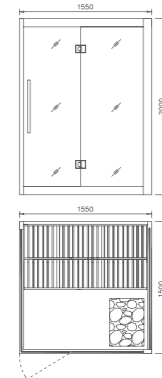

M-6033

Size: 1550*1500*2000mm
Power: 4.5KW (220V/380V)

Details:
Africa spruce
Tempered glass: 8mm
Stainless steel (outside) +
Wooden handle (inner)

Specification:
Sauna stove (Hariva)
Sauna stone (Hariva)
Thermometer (Hariva)
Wooden bucket & spoon (Hariva)
Sand clock (Hariva)
Colorful LED light: 1 set

M-6036

Size: 1800*1800*2000mm
Power: 6KW (220V/380V)

Details:
Cedar wood
Tempered glass: 8mm
Stainless steel (outside) +
Wooden handle (inner)

Specification:
Sauna stove (Hariva)
Sauna stone (Hariva)
Thermometer (Hariva)
Wooden bucket & spoon (Hariva)
Sand clock (Hariva)
Colorful LED light: 1 set

M-6034

Size: 1550*1500*2000mm
Power: 4.5KW (220V/380V)

Details:
Africa spruce
Tempered glass: 8mm
Stainless steel (outside) +
Wooden handle (inner)

Specification:
Sauna stove (Hariva)
Sauna stone (Hariva)
Thermometer (Hariva)
Wooden bucket & spoon (Hariva)
Sand clock (Hariva)
Colorful LED light: 1 set