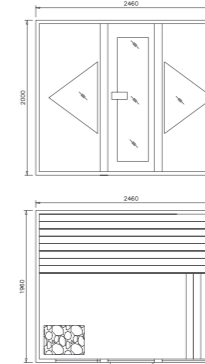

I-010

Size: 1200*900*2000mm
Power: 600W

Details:
Cedar wood+Eco-friendly sheet
Tempered glass: 8mm
Stainless steel handle (outside) +
Wooden handle (inner)

Feature:
Computer control system,bluetooth
FM,USB connection
Colorful Led light: 1set
Far infrared heater panel:2pcs

I-013

Size: 1100*800*2000mm
Power: 600W

Details:
Cedar wood+Eco-friendly sheet
Tempered glass: 8mm
Stainless steel handle (outside) +
Wooden handle (inner)

Feature:
Computer control system,bluetooth
FM,USB connection
Colorful LED light: 1set
Far infrared heater panel:2pcs

M-6001

Size:2200*2200*2000mm
Power: 6KW (220V/380V)

Details:
Finland wood
Tempered glass: 6mm

Specification:
Sauna stove (Make in China)
Sauna stone (Make in China)
Safety lamp (Make in China)
Thermometer (Make in China)
Sauna bucket & spoon (Make in China)
Sand clock (Make in China)

M-6002

Size: 2460*1960*2000mm
Power: 6KW (220V/380V)

Details:
Finland wood
Tempered glass: 6mm

Specification:
Sauna stove (Make in China)
Sauna stone (Make in China)
Safety lamp (Make in China)
Thermometer (Make in China)
Sauna bucket & spoon (Make in China)
Sand clock (Make in China)