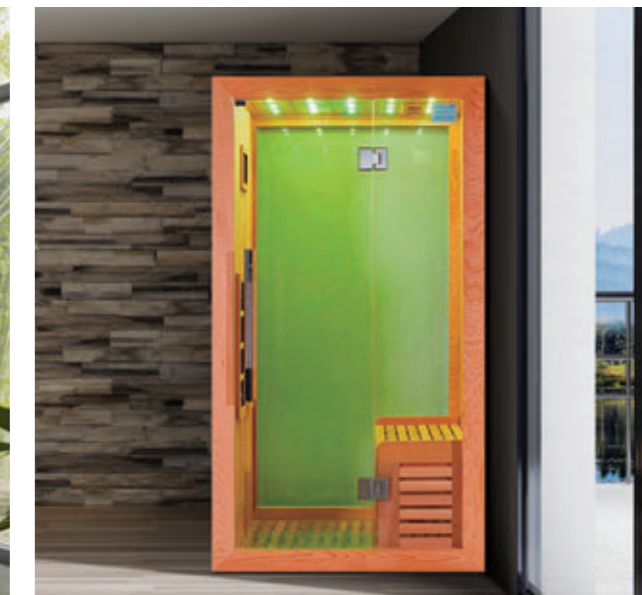

I-006

Size: 1200*900*2000MM
Power: 600W

Details:
Cedar wood+Eco-friendly sheet
Tempered glass: 8mm
Stainless steel handle (outside) +
Wooden handle (inner)

Feature:
Computer control system,bluetooth
FM,USB connection
Colorful Led light: 1set
Far infrared heater panel:2pcs