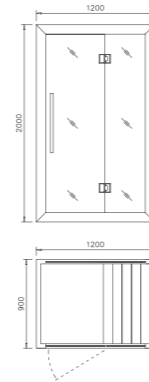

I-012

Size: 1200*1000*2000mm
Power: 1200W

Details:
Cedar wood+Eco-friendly sheet
Tempered glass: 8mm
Stainless steel handle (outside) +
Wooden handle (inner)

Feature:
Computer control system,bluetooth
FM,USB connection
Colorful Led light: 1set
Far infrared heater panel:4pcs

I-011

Size: 1100*1100*2000mm
Power: 600W

Details:
Cedar wood+Eco-friendly sheet
Tempered glass: 8mm
Stainless steel handle (outside) +
Wooden handle (inner)

Feature:
Computer control system,bluetooth
FM,USB connection
Colorful LED light: 1set
Far infrared heater panel:2pcs

I-010

Size: 1200*900*2000mm
Power: 600W

Details:
Cedar wood+Eco-friendly sheet
Tempered glass: 8mm
Stainless steel handle (outside) +
Wooden handle (inner)

Feature:
Computer control system,bluetooth
FM,USB connection
Colorful Led light: 1set
Far infrared heater panel:2pcs