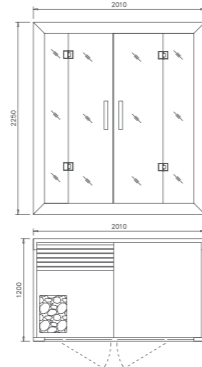

M-6036

Size: 1800*1800*2000mm
Power: 6KW (220V/380V)

Details:
Cedar wood
Tempered glass: 8mm
Stainless steel (outside) +
Wooden handle (inner)

Specification:
Sauna stove (Hariva)
Sauna stone (Hariva)
Thermometer (Hariva)
Wooden bucket & spoon (Hariva)
Sand clock (Hariva)
Colorful LED light: 1 set

M-6034

Size: 1550*1500*2000mm
Power: 4.5KW (220V/380V)

Details:
Africa spruce
Tempered glass: 8mm
Stainless steel (outside) +
Wooden handle (inner)

Specification:
Sauna stove (Hariva)
Sauna stone (Hariva)
Thermometer (Hariva)
Wooden bucket & spoon (Hariva)
Sand clock (Hariva)
Colorful LED light: 1 set

M-6035

Size: 2010*1200*2250mm
Power: 3KW (220V)

Details:
Cedar wood
Tempered glass: 8mm
Stainless steel (outside) +
Wooden handle (inner)

Specification:
Sauna stove (Hariva)
Sauna stone (Hariva)
Thermometer (Hariva)
Wooden bucket & spoon (Hariva)
Sand clock (Hariva)
Colorful LED light: 1 set
Computer control panel: 1set
FM Function
Shower, Steam Function