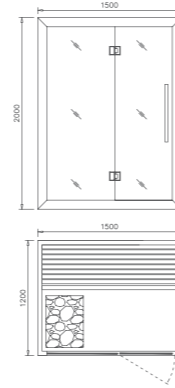

M-6044

Size: 2000*1800*2000mm
Power: 6KW (220V/380V)

Details:
Cedar wood
Tempered glass: 8mm
Stainless steel (outside) +
Wooden handle (inner)

Specification:
Sauna stove (Hariva)
Sauna stone (Hariva)
Thermometer (Hariva)
Wooden bucket & spoon (Hariva)
Sand clock (Hariva)
Colorful LED light: 1 set

M-6048

Size: 1800*1500*2100mm
Power: 4.5KW (220V/380V)

Details:
Cedar wood
Tempered glass: 10mm
Stainless steel (outside) +
Wooden handle (inner)

Specification:
Sauna stove (Hariva)
Sauna stone (Hariva)
Thermometer (Hariva)
Wooden bucket & spoon (Hariva)
Sand clock (Hariva)
Translucent jade 1 set
Cultured stone 1set
Colorful LED Light: 1set

M-6045

Size: 2000*1500*2000mm
Power: 6KW (220V/380V)

Details:
Cedar wood
Tempered glass: 8mm
Stainless steel (outside) +
Wooden handle (inner)

Specification:
Sauna stove (Hariva)
Sauna stone (Hariva)
Thermometer (Hariva)
Wooden bucket & spoon (Hariva)
Sand clock (Hariva)
Colorful LED light: 1 set

M-6030

Size: 1500*1200*2000mm
Power: 4.5KW (220V/380V)

Details:
Africa spruce
Tempered glass; 8mm
Stainless steel (outside) +
Wooden handle (inner)

Specification:
Sauna stove (Hariva)
Sauna stone (Hariva)
Thermometer (Hariva)
Wooden bucket & spoon (Hariva)
Sand clock (Hariva)
Colorful LED light: 1 set