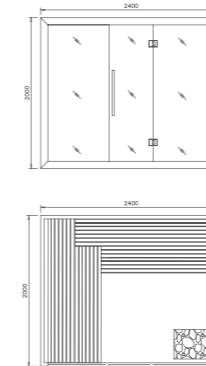

MONALISA SAUNA

M-6040

Size: 1600*1600*2000mm
Power: 4.5KW (220V/380V)

Details:
Cedar wood
Tempered glass: 8mm
Stainless steel (outside) +
Wooden handle (inner)

Specification:
Sauna stove (Hariva)
Sauna stone (Hariva)
Thermometer (Hariva)
Wooden bucket & spoon (Hariva)
Sand clock (Hariva)
Colorful LED light: 1 set

M-6047

Size: 2000*1500*2000mm
Power: 6KW (220V/380V)

Details:
Cedar wood
Tempered glass: 10mm
Stainless steel (outside) +
Wooden handle (inner)

Specification:
Sauna stove (Hariva)
Sauna stone (Hariva)
Thermometer (Hariva)
Wooden bucket & spoon (Hariva)
Sand clock (Hariva)
Colorful LED light: 1 set

MONALISA SAUNA

M-6052

Size: 2400*2000*2000mm
Power: 9KW (220V/380V)

Details:
Cedar wood
Tempered glass: 8mm
Stainless steel (outside) +
Wooden handle (inner)

Specification:
Sauna stove (Hariva)
Sauna stone (Hariva)
Thermometer (Hariva)
Wooden bucket & spoon (Hariva)
Sand clock (Hariva)
Colorful LED light: 1 set

M-6044

Size: 2000*1800*2000mm
Power: 6KW (220V/380V)

Details:
Cedar wood
Tempered glass: 8mm
Stainless steel (outside) +
Wooden handle (inner)

Specification:
Sauna stove (Hariva)
Sauna stone (Hariva)
Thermometer (Hariva)
Wooden bucket & spoon (Hariva)
Sand clock (Hariva)
Colorful LED light: 1 set