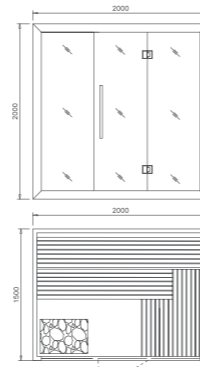

M-6047

Size: 2000*1500*2000mm
Power: 6KW (220V/380V)

Details:
Cedar wood
Tempered glass: 10mm
Stainless steel (outside) +
Wooden handle (inner)

Specification:
Sauna stove (Hariva)
Sauna stone (Hariva)
Thermometer (Hariva)
Wooden bucket & spoon (Hariva)
Sand clock (Hariva)
Colorful LED light: 1 set

MONALISA SAUNA

M-6052

Size: 2400*2000*2000mm
Power: 9KW (220V/380V)

Details:
Cedar wood
Tempered glass: 8mm
Stainless steel (outside) +
Wooden handle (inner)

Specification:
Sauna stove (Hariva)
Sauna stone (Hariva)
Thermometer (Hariva)
Wooden bucket & spoon (Hariva)
Sand clock (Hariva)
Colorful LED light: 1 set

M-6044

Size: 2000*1800*2000mm
Power: 6KW (220V/380V)

Details:
Cedar wood
Tempered glass: 8mm
Stainless steel (outside) +
Wooden handle (inner)

Specification:
Sauna stove (Hariva)
Sauna stone (Hariva)
Thermometer (Hariva)
Wooden bucket & spoon (Hariva)
Sand clock (Hariva)
Colorful LED light: 1 set

M-6048

Size: 1800*1500*2100mm
Power: 4.5KW (220V/380V)

Details:
Cedar wood
Tempered glass: 10mm
Stainless steel (outside) +
Wooden handle (inner)

Specification:
Sauna stove (Hariva)
Sauna stone (Hariva)
Thermometer (Hariva)
Wooden bucket & spoon (Hariva)
Sand clock (Hariva)
Translucent jade 1 set
Cultured stone 1set
Colorful LED Light: 1set

M-6045

Size: 2000*1500*2000mm
Power: 6KW (220V/380V)

Details:
Cedar wood
Tempered glass: 8mm
Stainless steel (outside) +
Wooden handle (inner)

Specification:
Sauna stove (Hariva)
Sauna stone (Hariva)
Thermometer (Hariva)
Wooden bucket & spoon (Hariva)
Sand clock (Hariva)
Colorful LED light: 1 set