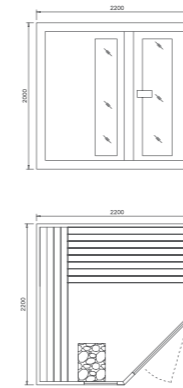

I-010

Size: 1200*900*2000mm
Power: 600W

Details:
Cedar wood+Eco-friendly sheet
Tempered glass: 8mm
Stainless steel handle (outside) +
Wooden handle (inner)

Feature:
Computer control system,bluetooth
FM,USB connection
Colorful Led light: 1set
Far infrared heater panel:2pcs

I-013

Size: 1100*800*2000mm
Power: 600W

Details:
Cedar wood+Eco-friendly sheet
Tempered glass: 8mm
Stainless steel handle (outside) +
Wooden handle (inner)

Feature:
Computer control system,bluetooth
FM,USB connection
Colorful LED light: 1set
Far infrared heater panel:2pcs

M-6001

Size:2200*2200*2000mm
Power: 6KW (220V/380V)

Details:
Finland wood
Tempered glass: 6mm

Specification:
Sauna stove (Make in China)
Sauna stone (Make in China)
Safety lamp (Make in China)
Thermometer (Make in China)
Sauna bucket & spoon (Make in China)
Sand clock (Make in China)