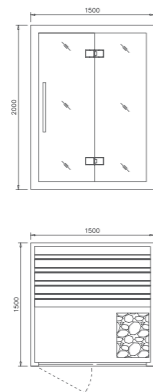

M-6067

Size: 1500*1500*2000mm

Power: 4.5KW (220V/380V)

Details:

Cedar & poplar

Tempered glass: 8mm

Stainless steel (outside) +

Wooden handle (inner)

Specification:

Control system: 1set

Sauna stove (Hariva)

Sauna stone (Hariva)

Thermometer (Hariva)

Wooden bucket & spoon (Hariva)

Sand clock (Hariva)

Colorful LED light: 1 set

Transparent salt bricks: 1set