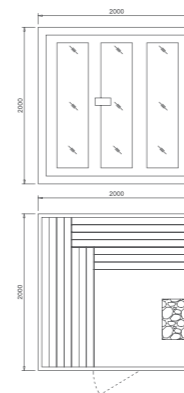

Size: 2000*2000*2000mm
Power: 8KW (220V/380V)

Details:
Finland wood
Tempered glass: 6mm

Specification:
Sauna stove (Make in China)
Sauna stone (Make in China)
Safety lamp (Make in China)
Thermometer (Make in China)
Sauna bucket & spoon (Make in China)
Sand clock (Make in China)

S-0810