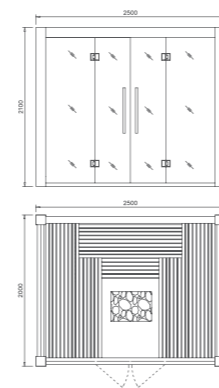

M-6054

Size: 1800*1500*2000mm
Power: 6KW (220V/380V)

Details:
Cedar wood
Tempered glass: 8mm
Stainless steel (outside) +
Wooden handle (inner)

Specification:
Sauna stove (Hariva)
Sauna stone (Hariva)
Thermometer (Hariva)
Wooden bucket & spoon (Hariva)
Sand clock (Hariva)
Colorful LED light: 1 set

M-6055

Size: 2000*1700*2000mm
Power: 6KW (220V/380V)

Details:
Cedar wood
Tempered glass: 8mm
Stainless steel (outside) +
Wooden handle (inner)

Specification:
Sauna stove (Hariva)
Sauna stone (Hariva)
Thermometer (Hariva)
Wooden bucket & spoon (Hariva)
Sand clock (Hariva)
Translucent jade 1 set
Cultured stone 1set
Colorful LED Light: 1set

M-6046

Size: 2500*2000*2100mm
Power: 9KW (220V/380V)

Details:
Cedar wood
Tempered glass: 8mm
Stainless steel (outside) +
Wooden handle (inner)

Specification:
Sauna stove (Hariva)
Sauna stone (Hariva)
Thermometer (Hariva)
Wooden bucket & spoon (Hariva)
Sand clock (Hariva)
Colorful LED light: 1 set