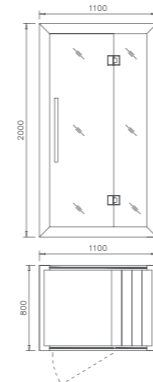

I-011

Size: 1100*1100*2000mm
Power: 600W

Details:
Cedar wood+Eco-friendly sheet
Tempered glass: 8mm
Stainless steel handle (outside) +
Wooden handle (inner)

Feature:
Computer control system,bluetooth
FM,USB connection
Colorful LED light: 1set
Far infrared heater panel:2pcs

I-010

Size: 1200*900*2000mm
Power: 600W

Details:
Cedar wood+Eco-friendly sheet
Tempered glass: 8mm
Stainless steel handle (outside) +
Wooden handle (inner)

Feature:
Computer control system,bluetooth
FM,USB connection
Colorful Led light: 1set
Far infrared heater panel:2pcs

I-013

Size: 1100*800*2000mm
Power: 600W

Details:
Cedar wood+Eco-friendly sheet
Tempered glass: 8mm
Stainless steel handle (outside) +
Wooden handle (inner)

Feature:
Computer control system,bluetooth
FM,USB connection
Colorful LED light: 1set
Far infrared heater panel:2pcs