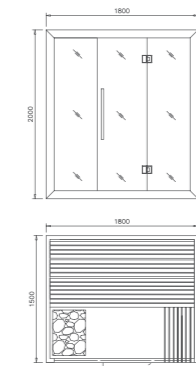

M-6047

Size: 2000*1500*2000mm
Power: 6KW (220V/380V)

Details:
Cedar wood
Tempered glass: 10mm
Stainless steel (outside) +
Wooden handle (inner)

Specification:
Sauna stove (Hariva)
Sauna stone (Hariva)
Thermometer (Hariva)
Wooden bucket & spoon (Hariva)
Sand clock (Hariva)
Colorful LED light: 1 set

MONALISA SAUNA

M-6052

Size: 2400*2000*2000mm
Power: 9KW (220V/380V)

Details:
Cedar wood
Tempered glass: 8mm
Stainless steel (outside) +
Wooden handle (inner)

Specification:
Sauna stove (Hariva)
Sauna stone (Hariva)
Thermometer (Hariva)
Wooden bucket & spoon (Hariva)
Sand clock (Hariva)
Colorful LED light: 1 set

M-6044

Size: 2000*1800*2000mm
Power: 6KW (220V/380V)

Details:
Cedar wood
Tempered glass: 8mm
Stainless steel (outside) +
Wooden handle (inner)

Specification:
Sauna stove (Hariva)
Sauna stone (Hariva)
Thermometer (Hariva)
Wooden bucket & spoon (Hariva)
Sand clock (Hariva)
Colorful LED light: 1 set