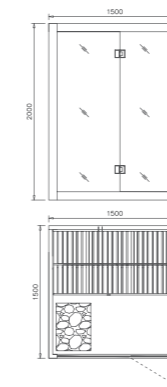

M-6045

Size: 2000*1500*2000mm
Power: 6KW (220V/380V)

Details:
Cedar wood
Tempered glass: 8mm
Stainless steel (outside) +
Wooden handle (inner)

Specification:
Sauna stove (Hariva)
Sauna stone (Hariva)
Thermometer (Hariva)
Wooden bucket & spoon (Hariva)
Sand clock (Hariva)
Colorful LED light: 1 set

M-6030

Size: 1500*1200*2000mm
Power: 4.5KW (220V/380V)

Details:
Africa spruce
Tempered glass; 8mm
Stainless steel (outside) +
Wooden handle (inner)

Specification:
Sauna stove (Hariva)
Sauna stone (Hariva)
Thermometer (Hariva)
Wooden bucket & spoon (Hariva)
Sand clock (Hariva)
Colorful LED light: 1 set

M-6031

Size: 1500*1500*2000mm
Power: 4.5KW (220V/380V)

Details:
Africa spruce
Tempered glass: 10mm
Stainless steel (outside) +
Wooden handle (inner)

Specification:
Sauna stove (Hariva)
Sauna stone (Hariva)
Thermometer (Hariva)
Wooden bucket & spoon (Hariva)
Sand clock (Hariva)
Colorful LED light: 1 set