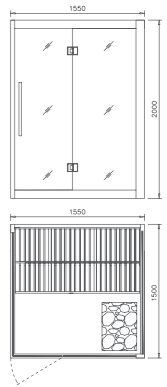

M-6031

Size: 1500*1500*2000mm
Power: 4.5KW (220V/380V)

Details:
Africa spruce
Tempered glass: 10mm
Stainless steel (outside) +
Wooden handle (inner)

Specification:
Sauna stove (Hariva)
Sauna stone (Hariva)
Thermometer (Hariva)
Wooden bucket & spoon (Hariva)
Sand clock (Hariva)
Colorful LED light: 1 set

M-6066

Size: 1100*900*2000mm
Power: 3KW (220V)

Details:
Hemlock
Tempered glass: 8mm
Stainless steel (outside) +
Wooden handle (inner)

Specification:
Sauna stove (Make in China)
Sauna stone (Make in China)
Thermometer (Make in China)
Wooden bucket & spoon (Make in China)
Sand clock (Make in China)
Colorful LED Light: 1set

M-6033

Size: 1550*1500*2000mm
Power: 4.5KW (220V/380V)

Details:
Africa spruce
Tempered glass: 8mm
Stainless steel (outside) +
Wooden handle (inner)

Specification:
Sauna stove (Hariva)
Sauna stone (Hariva)
Thermometer (Hariva)
Wooden bucket & spoon (Hariva)
Sand clock (Hariva)
Colorful LED light: 1 set