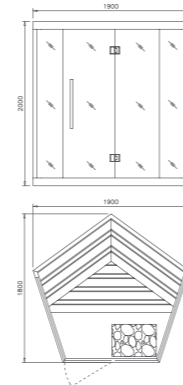

M-6034

Size: 1550*1500*2000mm
Power: 4.5KW (220V/380V)

Details:
Africa spruce
Tempered glass: 8mm
Stainless steel (outside) +
Wooden handle (inner)

Specification:
Sauna stove (Hariva)
Sauna stone (Hariva)
Thermometer (Hariva)
Wooden bucket & spoon (Hariva)
Sand clock (Hariva)
Colorful LED light: 1 set

M-6035

Size: 2010*1200*2250mm
Power: 3KW (220V)

Details:
Cedar wood
Tempered glass: 8mm
Stainless steel (outside) +
Wooden handle (inner)

Specification:
Sauna stove (Hariva)
Sauna stone (Hariva)
Thermometer (Hariva)
Wooden bucket & spoon (Hariva)
Sand clock (Hariva)
Colorful LED light: 1 set
Computer control panel: 1set
FM Function
Shower, Steam Function

M-6037

Size: 1900*1800*2000mm
Power: 6KW (220V/380V)

Details:
Cedar wood
Tempered glass: 10mm
Stainless steel (outside) +
Wooden handle (inner)

Specification:
Sauna stove (Hariva)
Sauna stone (Hariva)
Thermometer (Hariva)
Wooden bucket & spoon (Hariva)
Sand clock (Hariva)
Colorful LED light: 1 set